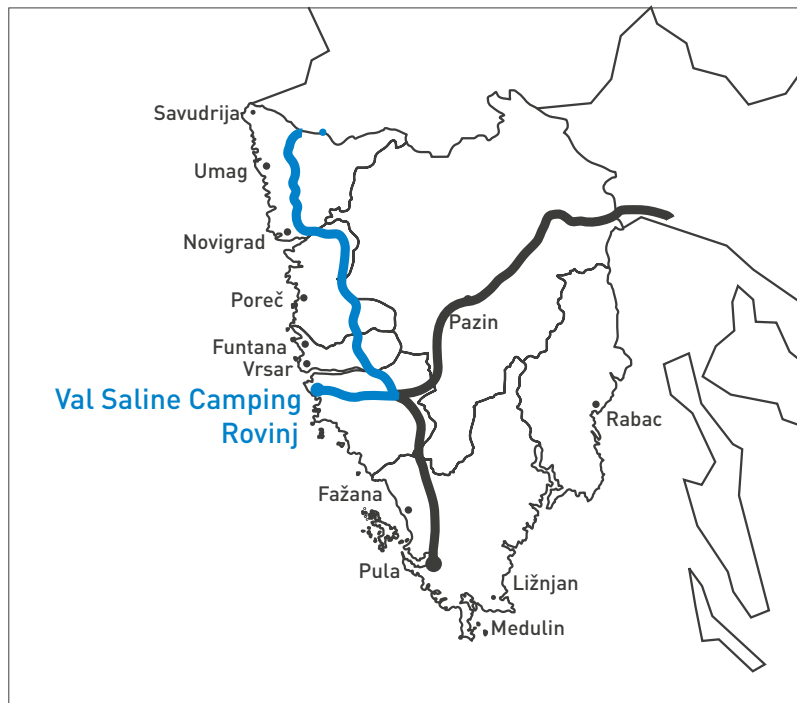

Share Your Val Saline sweet moments on
Facebook.com/val.saline.camping

VAL SALINE CAMPING

tel. +385 52 804 850,
camp@valsaline.hr

VAL SALINE CAMPING
Valalta d.o.o.
Cesta za Valaltu - Lim 7A
52210 Rovinj
Istria, Croatia